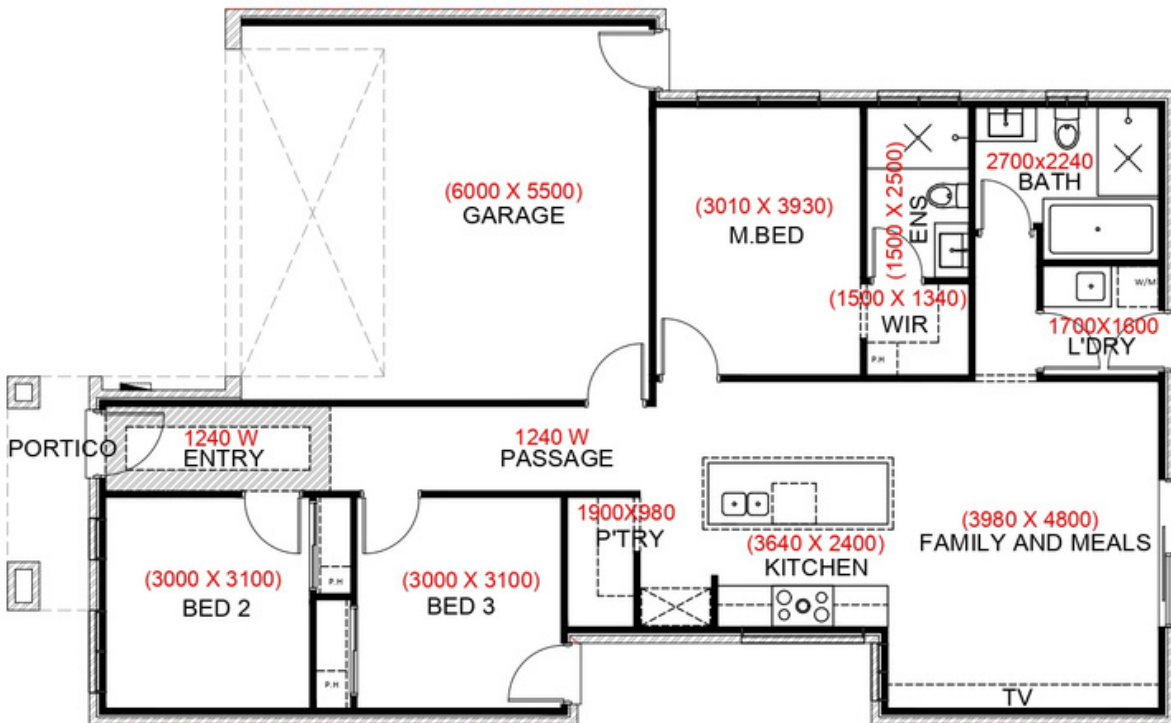

7 LIBRA

Designed to suit 231 Sqm block*

AREA 16 SQ
 LENGTH 22 m
 WIDTH 10.5 m

3

2

2