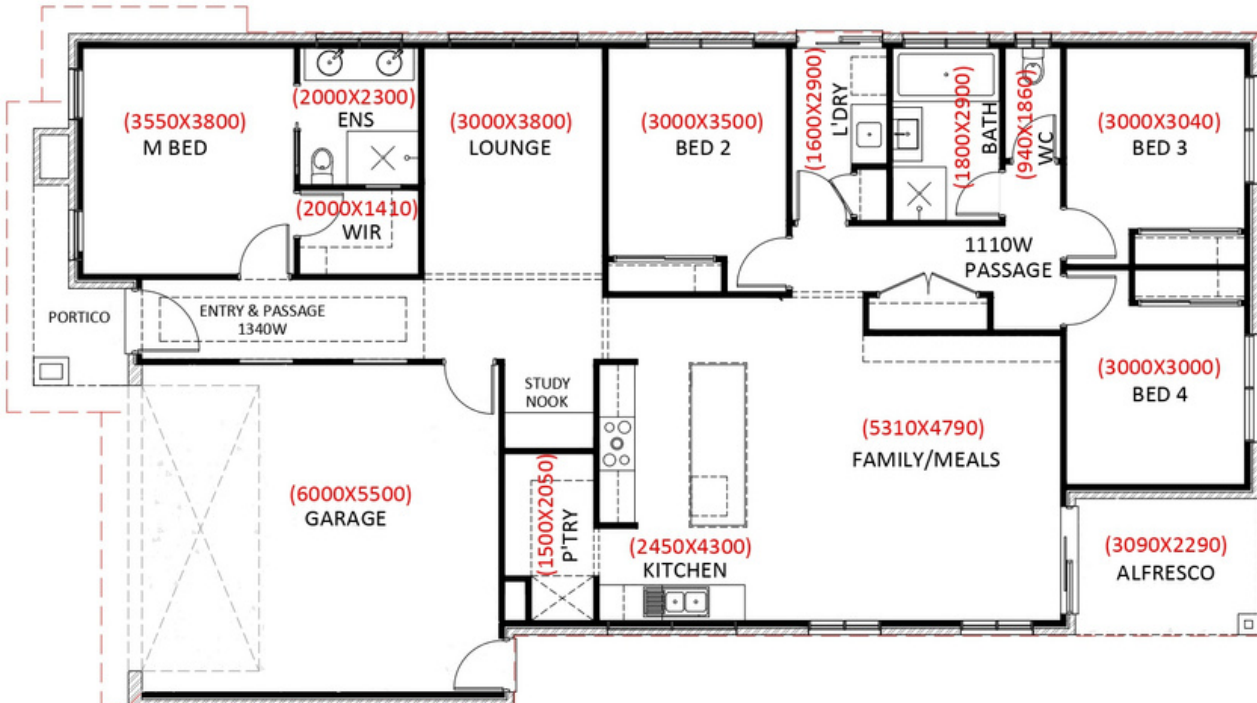

502 WHITECROSS

Designed to suit 350 Sqm block*

AREA 22 SQ
 LENGTH 28 m
 WIDTH 12.5 m

4

2

2